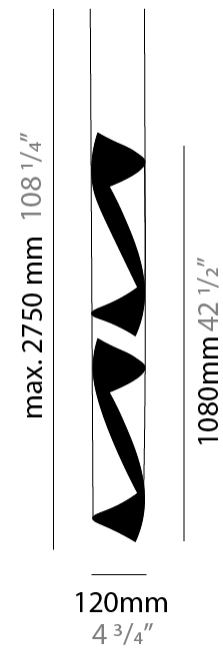

PROJECT
TYPE
SPECIFIER
QUANTITY
DATE

HUE SUSPENSION

D131018-

base number   Finish
Options

1. To build a product code in our configurator select the specify button on the base model # product page
2. To build a manual product code on this datasheet choose from the options listed below in blue font and add the suffix to the base model #

GENERAL

Series: HUE
Brand: Knikerboker
Division: Design
Mounting Type: Suspension
Mounting Location: Ceiling
Subcategory: Pendant

PHYSICAL

Shape: Abstract
Diameter (mm): 120
Diameter (in): 4 3/4
Height (mm): 1100
Height (in): 43 5/16
Max. Overall Height (mm): 2750
Max. Overall Height (in): 108 1/4
Light Distribution: Direct / Indirect
Fixture Finish: BRL / BFM / BRW / CLF / CLM / CLW / GLF / GLM / GLW / MBK / SLF / SLM / SLW / WHI
Fixture Material: Metal
Cable Details: 1 Silicone Cable 2000mm / 78 3/4"

ELECTRICAL

Number of Lamps: 4
Lamp Type: LED Retrofit
Lamp Shape: MR16
Bulb Included: Bulb Not Included
Max. Wattage Per Lamp (W): 6.5
Lamp Base: GU10
Input Voltage (V): 120

LED

OPTICAL

RATINGS AND CERTIFICATIONS

Certified By: Certified for North American Standards
IP rating: IP20