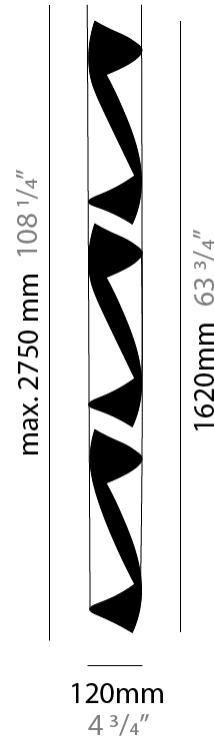

HUE SUSPENSION

D131024-

base number   Finish
Options

1. To build a product code in our configurator select the specify button on the base model # product page
2. To build a manual product code on this datasheet choose from the options listed below in blue font and add the suffix to the base model #

GENERAL

Series: HUE
Brand: Knikerboker
Division: Design
Mounting Type: Suspension
Mounting Location: Ceiling
Subcategory: Pendant

PHYSICAL

Shape: Abstract
Diameter (mm): 120
Diameter (in): 4 3/4
Height (mm): 1620
Height (in): 63 3/4
Max. Overall Height (mm): 2750
Max. Overall Height (in): 108 1/4
Light Distribution: Direct / Indirect
Fixture Finish: BRL / BFM / BRW / CLF / CLM / CLW / GLF / GLM / GLW / MBK / SLF / SLM / SLW / WHI
Fixture Material: Metal
Cable Details: 1 Silicone Cable 2000mm / 78 3/4"

ELECTRICAL

Number of Lamps: 6
Lamp Type: LED Retrofit
Lamp Shape: MR16
Bulb Included: Bulb Not Included
Max. Wattage Per Lamp (W): 6.5
Lamp Base: GU10
Input Voltage (V): 120

LED

OPTICAL

RATINGS AND CERTIFICATIONS

Certified By: Certified for North American Standards
IP rating: IP20

PROJECT
TYPE
SPECIFIER
QUANTITY
DATE